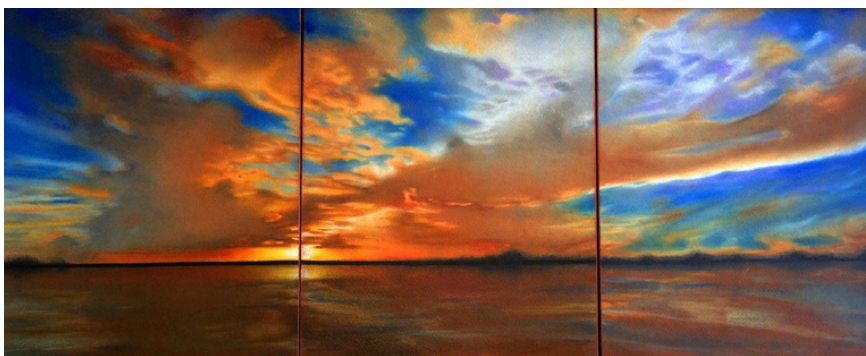

EVENING FLIGHT
Soft Pastel on Archival Paper
18X40"

A NEW DAY... A NEW DAWN
Soft Pastel on Archival Paper
29 X 23"

CONTEMPORARY LANDSCAPE
Soft Pastel on Archival Paper
17 X 39"

SEASIDE SYMPHONY
Soft Pastel on Archival Paper
16 X 34"