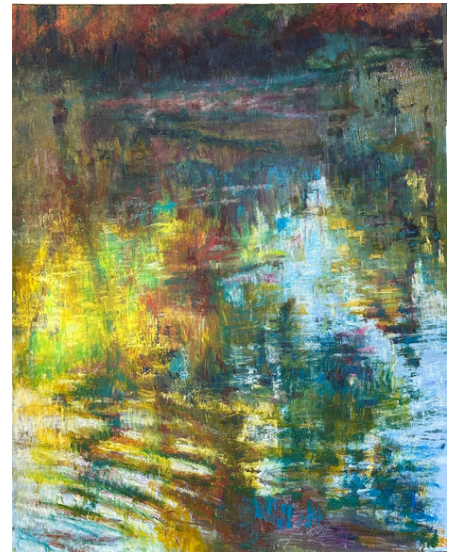

FIELDS 4.10.24
Ink/Canvas
20x10"

BARE 1.24
Oil/Canvas
40x30"

BARE WINTER 1.24
Oil/Canvas
30x48"

BARE 3.24
Mixed Media/Canvas
48x30"

 **SOLD**

weeda@weedahamdan.com | 972.897.1970

www.Weeda.art

REFLECTIONS 12.31.21
Oil/Canvas
48x36"

REFLECTIONS 11.23
Mixed Media/Canvas
48x60"

REFLECTIONS 8.23
Oil/Canvas
64x48"

FREE RANGE 7.24
Oil & Mixed Media
48x48"

SUMMER 8.24
Oil & Mixed Media
20x10"

SUMMER 7.24
Oil & Mixed Media
20x10"

SUMMER 6.24
Oil & Mixed Media
14x11"