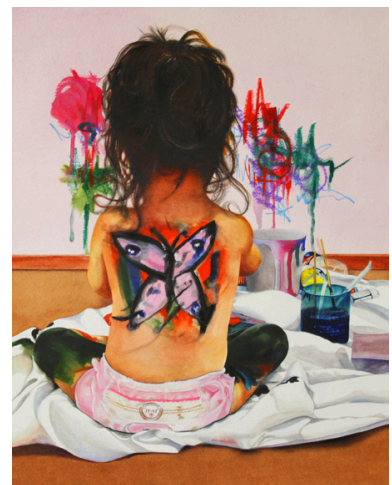

EVENING FLIGHT
Soft Pastel on Archival Paper
18X40"

A NEW DAY... A NEW DAWN
Soft Pastel on Archival Paper
29 X 23"

CONTEMPORARY LANDSCAPE
Soft Pastel on Archival Paper
17 X 39"

SEASIDE SYMPHONY
Soft Pastel on Archival Paper
16 X 34"