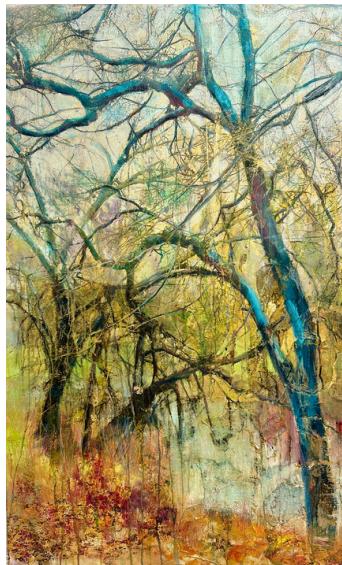

FIELDS 4.10.24
Ink/Canvas
20x10"

BARE 1.24
Oil/Canvas
40x30"

BARE WINTER 1.24
Oil/Canvas
30x48"

BARE 3.24
Mixed Media/Canvas
48x30"

 **SOLD**

weeda@weedahamdan.com | 972.897.1970

www.Weeda.art

REFLECTIONS 12.31.21
Oil/Canvas
48x36"