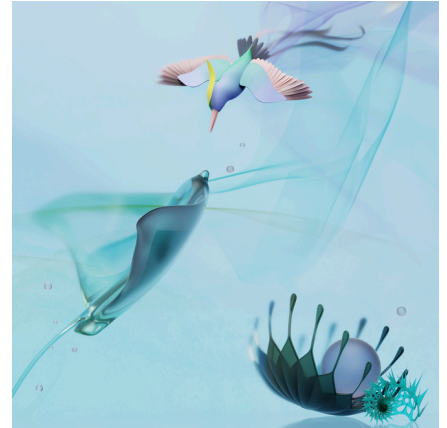

ARTFUL MISCHIEF
Watercolor on 300lb paper
30 x 28"

lingzhiwuart@gmail.com | 469.263.6773

Lingzhi

www.lingzhiwu.art

I ENVY YOUR WINGS III
Acrylic glass
39x39"

DRIFTER
Acrylic glass
22.6x39"

I ENVY YOUR WINGS I
Acrylic glass
39x39"